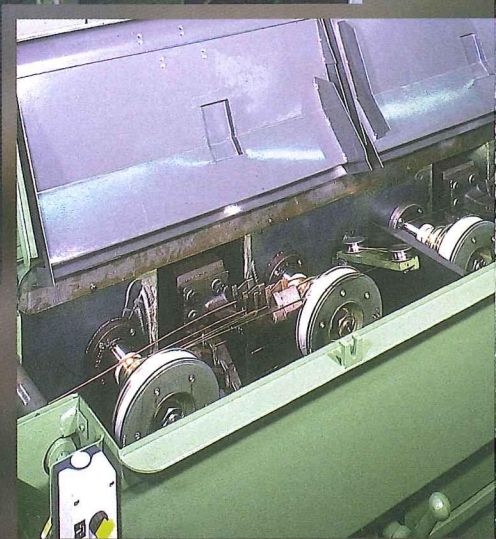

Cone Type Drawing Machine for the intermediate wire range

M 30 + VG 30 + VP 200

Proven Quality – Safe Operation
a solid investment decision

M 30

Machines
Systems
Know-how
Worldwide

M30

Reliable, robust, economical

- Ruggedly built cone drawing machine for the upper intermediate wire range
- High lifetime due to a strongly dimensioned precision gearbox
- Successful in practical use – high operational safety at high production output
- Multiple possibilities of combination with various electric continuous annealers and with spooling or coiling systems
- Completely submerged drawing process guarantees long service life of the drawing tools (drawing dies and drawing rings)
- Our RTR system can be applied for the complete line (RTR = ready to run, that means preliminary installation, preliminary wiring, and assembly onto a common base frame in our plant)

Technical data

Inlet dia.:	max. 3,50 mm (Cu _{hard} or Cu _{soft})
Finish dia.:	0.35 ... 1.60 mm
Number of drafts:	max. 17 drafts
Wire elongation:	24 or 26 %
Production speed:	max. 40 m/s
Drive:	DC drive
Speed gear:	2-step speed gear e.g. 40 + 28.8 m/sec. intermediate speeds possible by rpm-control of DC drive
Machine dimensions:	l x d x h (m) 3.6 x 1.8 x 1.2
Weight (without drive):	abt. 3200 kg