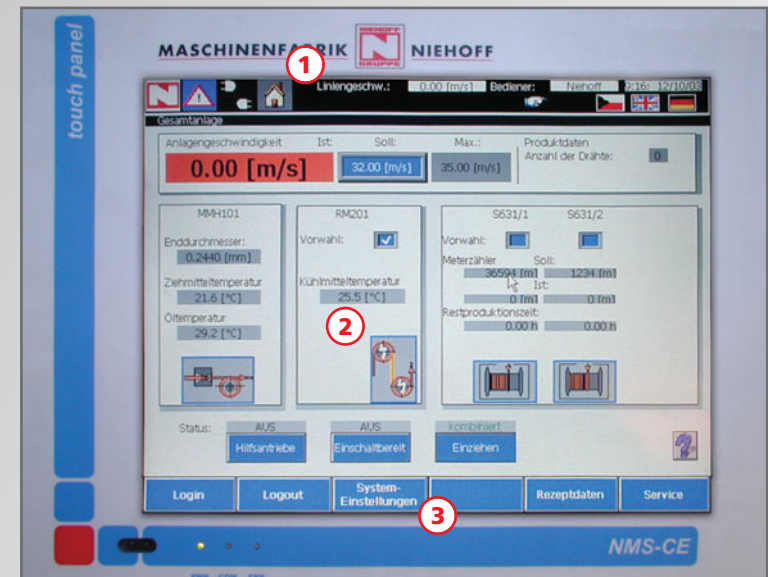

NMS CE

NIEHOFF Monitoring System

NIEHOFF – worldwide
most advanced technology for
the wire and cable industry

machines – systems – know-how – worldwide

NMS CE

Advantages

- optimal user-friendliness with graphics-based line control menus
- simple and intuitive user guidance via touchscreen
- errors displayed in list form with time stamp and evaluation options (filter, history)
- access control via definable user groups
- metric or imperial measurements
- step sequence display with status indication for input/output signals
- integrated multi-language capability with online language switchover
- PC interface for external recipe data management and backup
- integrated recipe data management
- project updates and recipe data management via compact flash card

Monitor:

- 10.4" TFT color display
- touchscreen
- network-capable (Windows CE)
- compact flash card

optional:

- external printer

Screen layout:

- status bar/current messages (1)
- display and input parameters for the line (2)
- contextual toolbar for navigation (3)